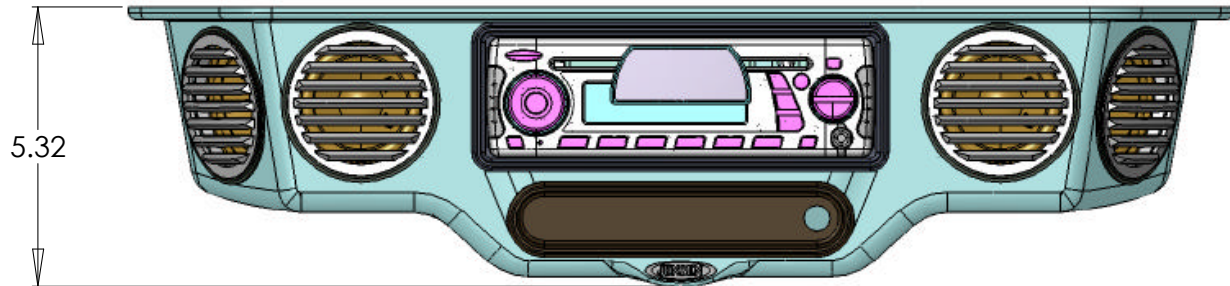

UTCJCD3007

JENSEN® Under Cabinet Stereo System

JCD3007 FEATURES

Specifications:

General Specifications

Power System		12VDC	
Operating Voltage Range		10-18 VDC	
Current Draw @ 12V	Idle	790 mA	
	Nominal	2A	
	Maximum	10A	
Operating Temperature Range		-20C to +65C	-4°F to 149°F
Storage Temperature Range		-30C to +70C	-22°F to 158°F
Maximum Relative Humidity		95%	
Overall Dimensions		Euro – DIN Standard	
Product Weight (unpacked)		3 lbs 3 oz	

Performance Specifications

FM Sensitivity		2 uV	
AM Sensitivity		25 uV	
CD Frequency Response		20 Hz – 20 kHz	
CD Signal to Noise		>65 dB	
CD Skip Threshold (Random Freq. Profile)		>0.8 g	
Compatible CD Formats		CD-A, CD-R, CD-RW	
Output Power	RMS	72W	
	Maximum	40W x 4Ch	
Total Harmonic Distortion		1%	

DESIGNED TO MOVE [YOU]™

ASAelectronics
THE MOBILE ELECTRONICS COMPANY SINCE 1977

53200 Marina Drive • Elkhart, IN 46514 • www.asaelectronics.com
Features and Specifications Subject to Change Without Notice.