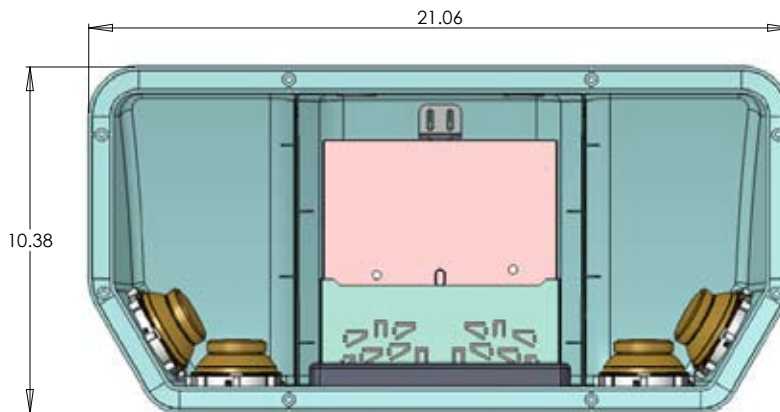

UTCJCD3007

JENSEN® Under Cabinet Stereo System

JCD3007 FEATURES

Specifications:

General Specifications

Power System		12VDC	
Operating Voltage Range		10-18 VDC	
Current Draw @ 12V	Idle	790 mA	
	Nominal	2A	
	Maximum	10A	
Operating Temperature Range		-20C to +65C	-4°F to 149°F
Storage Temperature Range		-30C to +70C	-22°F to 158°F
Maximum Relative Humidity		95%	
Overall Dimensions		Euro – DIN Standard	
Product Weight (unpacked)		3 lbs 3 oz	

Performance Specifications

FM Sensitivity		2 uV	
AM Sensitivity		25 uV	
CD Frequency Response		20 Hz – 20 kHz	
CD Signal to Noise		>65 dB	
CD Skip Threshold (Random Freq. Profile)		>0.8 g	
Compatible CD Formats		CD-A, CD-R, CD-RW	
Output Power	RMS	72W	
	Maximum	40W x 4Ch	
Total Harmonic Distortion		1%	

DESIGNED TO MOVE [YOU]™

ASAelectronics
THE MOBILE ELECTRONICS COMPANY SINCE 1977

53200 Marina Drive • Elkhart, IN 46514 • www.asaelectronics.com
Features and Specifications Subject to Change Without Notice.